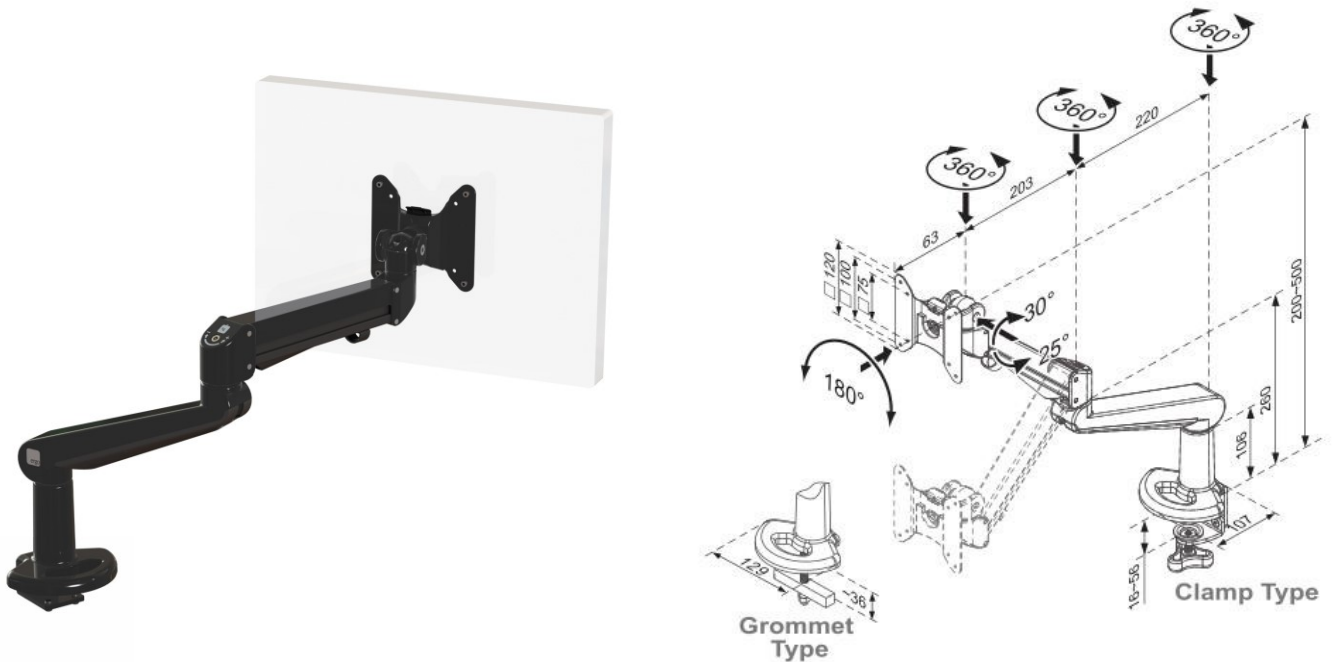

Ascend Gas Arm with Baby-c Clamp

Product Specification

Product code	CMS2075C-ED & CMS2889 – BLACK
*Weight capacity	From 3 - 8 kg
**Maximum Screen Size	36"
Height adjustment range	200mm – 500mm from desktop
Max forward extension	486mm
VESA	75mm & 100mm VESA compliant
Movement	Height adjustment, tilt, swivel, rotation and reach

*Capacity may be reduced if monitor size is greater than 26" or depth is greater than 5.5cm

**Subject to weight being within range & VESA 75 x 75mm or 100 x 100mm, please refer to our measurements / line drawings and check with screen manufacturers measurements including bezel

Additional Information

Clamp for desktops up to 27.5mm

Integral cable management

Gas assisted height adjustment

Lockable quick release VESA function

180° anti rotation feature

Over 90% of the aluminium alloy content is recycled